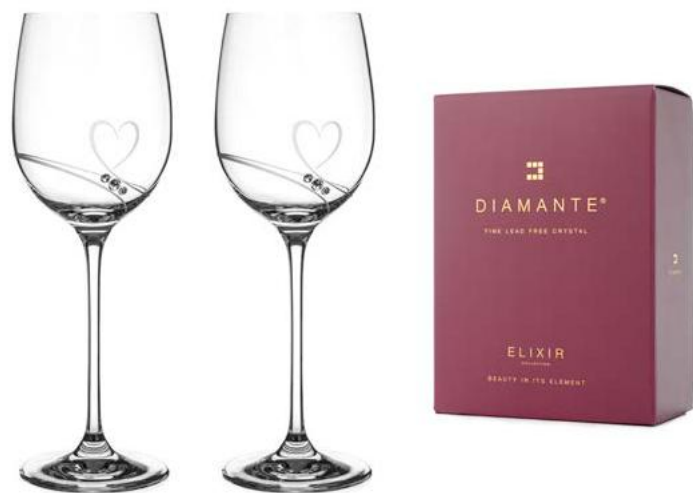

1405.11 - Venice wine decanter - S/1
EAN 8586017244276
volume 750ml - height 365mm - diameter 108mm
Diamante ® - hand cut and polished

1701.352 - Romance white wine - S/2
EAN 8586017249387
volume 330ml - height 232mm - diameter 80mm
Diamante® - Crystals by Swarovski®